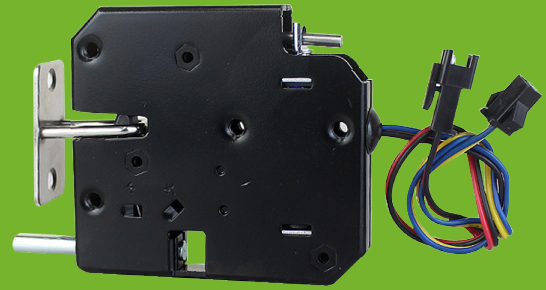

## Furniture Lock Smart Security Hidden Rfid Cabinet Lock

CB-96D

### Specifications

Fail-secure type		Power	24.0W
S4A Model No.	CB-96D	Insulation Class	B
Voltage	DC12V 1.8A	Finish	Cataphoresis(or OEM)
Signal Output	Yes	Working Temperature	-5 C ~55 C
Lock size	72 x 65 x 13mm	Working life	1 million times(10%energized)
Resistance	6	Warranty	1 Year